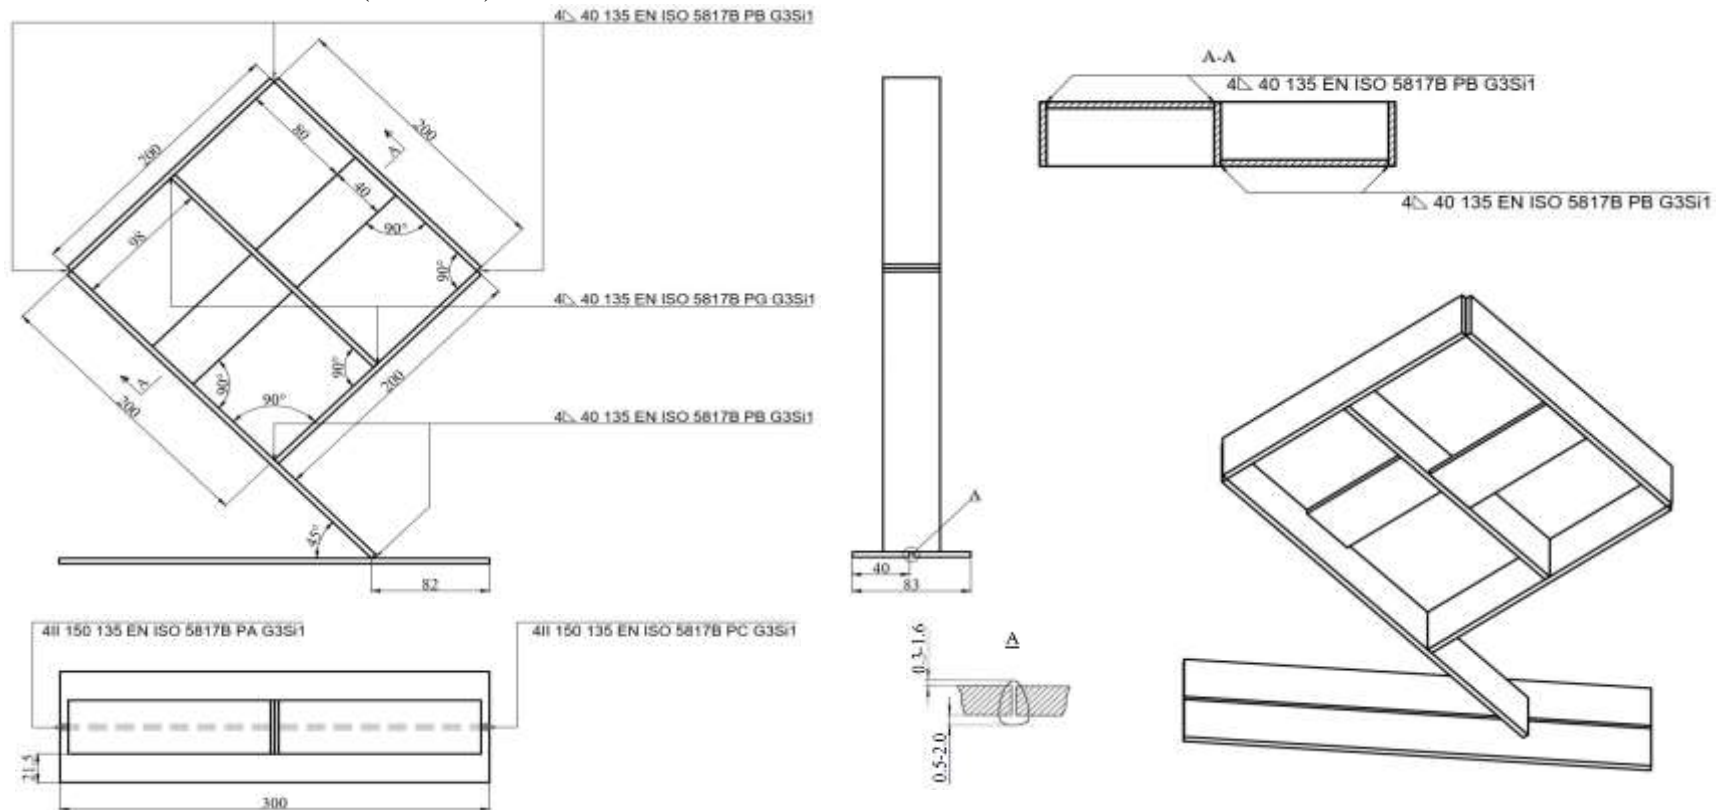

### Practical task in WELDING

The duration of the task is 2 hours. (120 min.)

Disclaimer: Funded by the European Union. Views and opinions expressed are however those of the author(s) only and do not necessarily reflect those of the European Union or the European Education and Culture Executive Agency (EACEA). Neither the European Union nor EACEA can be held responsible for them.